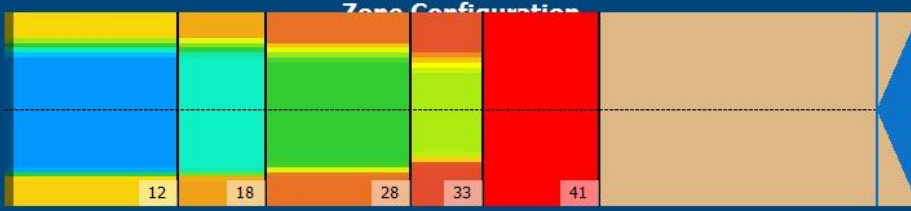

2017 BMC

Conditioner:
 Cleaner:

Volume: 24.63
 Mode: Clean and Condition
 Speed: Max Clean
 Start Cleaner Spray: 0 Feet
 Start Squeegee: 0 Feet
 Start Conditioning: 6 Inches
 Split Pattern: No

Zone	Avg	Ratio
Zone 1		
Left	30.00	2.83 : 1
Right	26.60	3.20 : 1
Center	85.00	
Zone 2		
Left	23.20	2.93 : 1
Right	20.40	3.33 : 1
Center	88.00	
Zone 3		
Left	11.80	4.24 : 1
Right	10.20	4.90 : 1
Center	50.00	
Zone 4		
Left	7.00	5.00 : 1
Right	6.00	5.83 : 1
Center	35.00	
Zone 5		
Left	0.00	1.00 : 1
Right	0.00	1.00 : 1
Center	0.00	

Volume by Board