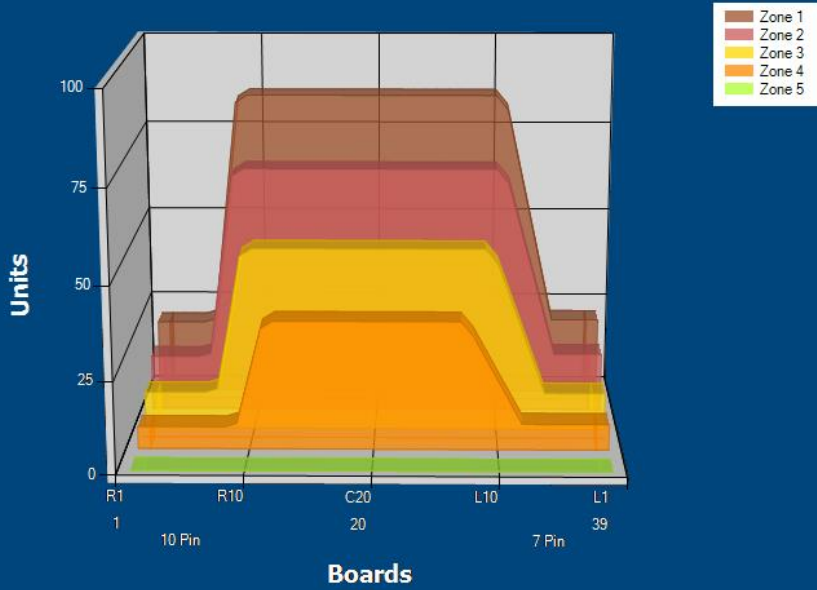

2017 BMC

Conditioner:
 Cleaner:

Volume: 24.63
 Mode: Clean and Condition
 Speed: Max Clean
 Start Cleaner Spray: 0 Feet
 Start Squeegee: 0 Feet
 Start Conditioning: 6 Inches
 Split Pattern: No

Zone	Avg	Ratio
Zone 1		
Left	30.00	2.83 : 1
Right	26.60	3.20 : 1
Center	85.00	
Zone 2		
Left	23.20	2.93 : 1
Right	20.40	3.33 : 1
Center	88.00	
Zone 3		
Left	11.80	4.24 : 1
Right	10.20	4.90 : 1
Center	50.00	
Zone 4		
Left	7.00	5.00 : 1
Right	6.00	5.83 : 1
Center	35.00	
Zone 5		
Left	0.00	1.00 : 1
Right	0.00	1.00 : 1
Center	0.00	

Volume by Board